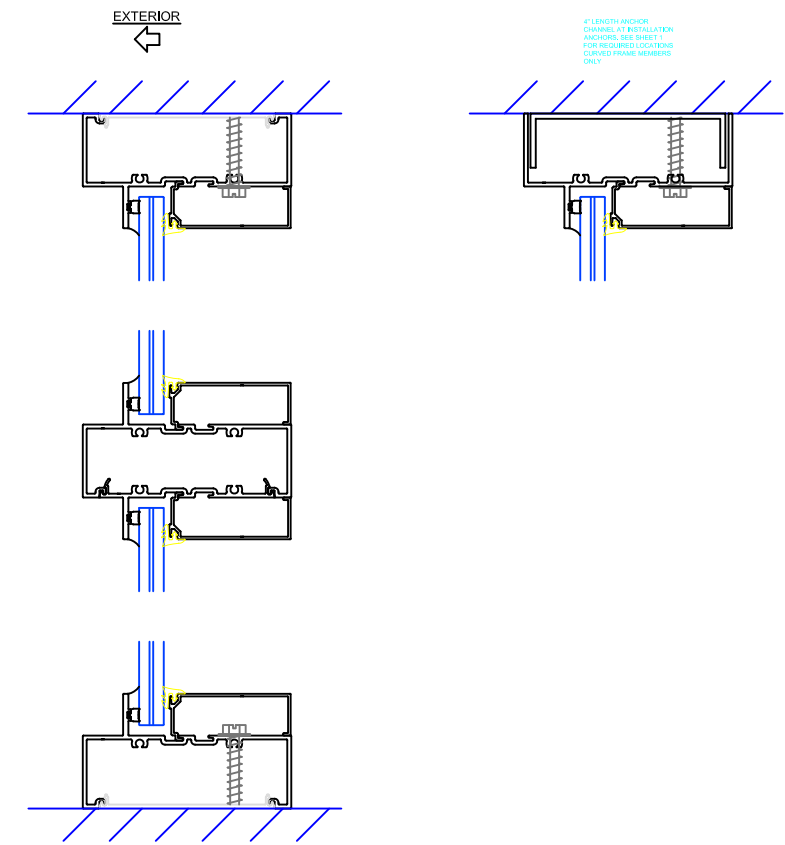

SECTION DETAILS

SS 3500 STOREFRONT
(LARGE & SMALL MISSILE IMPACT)